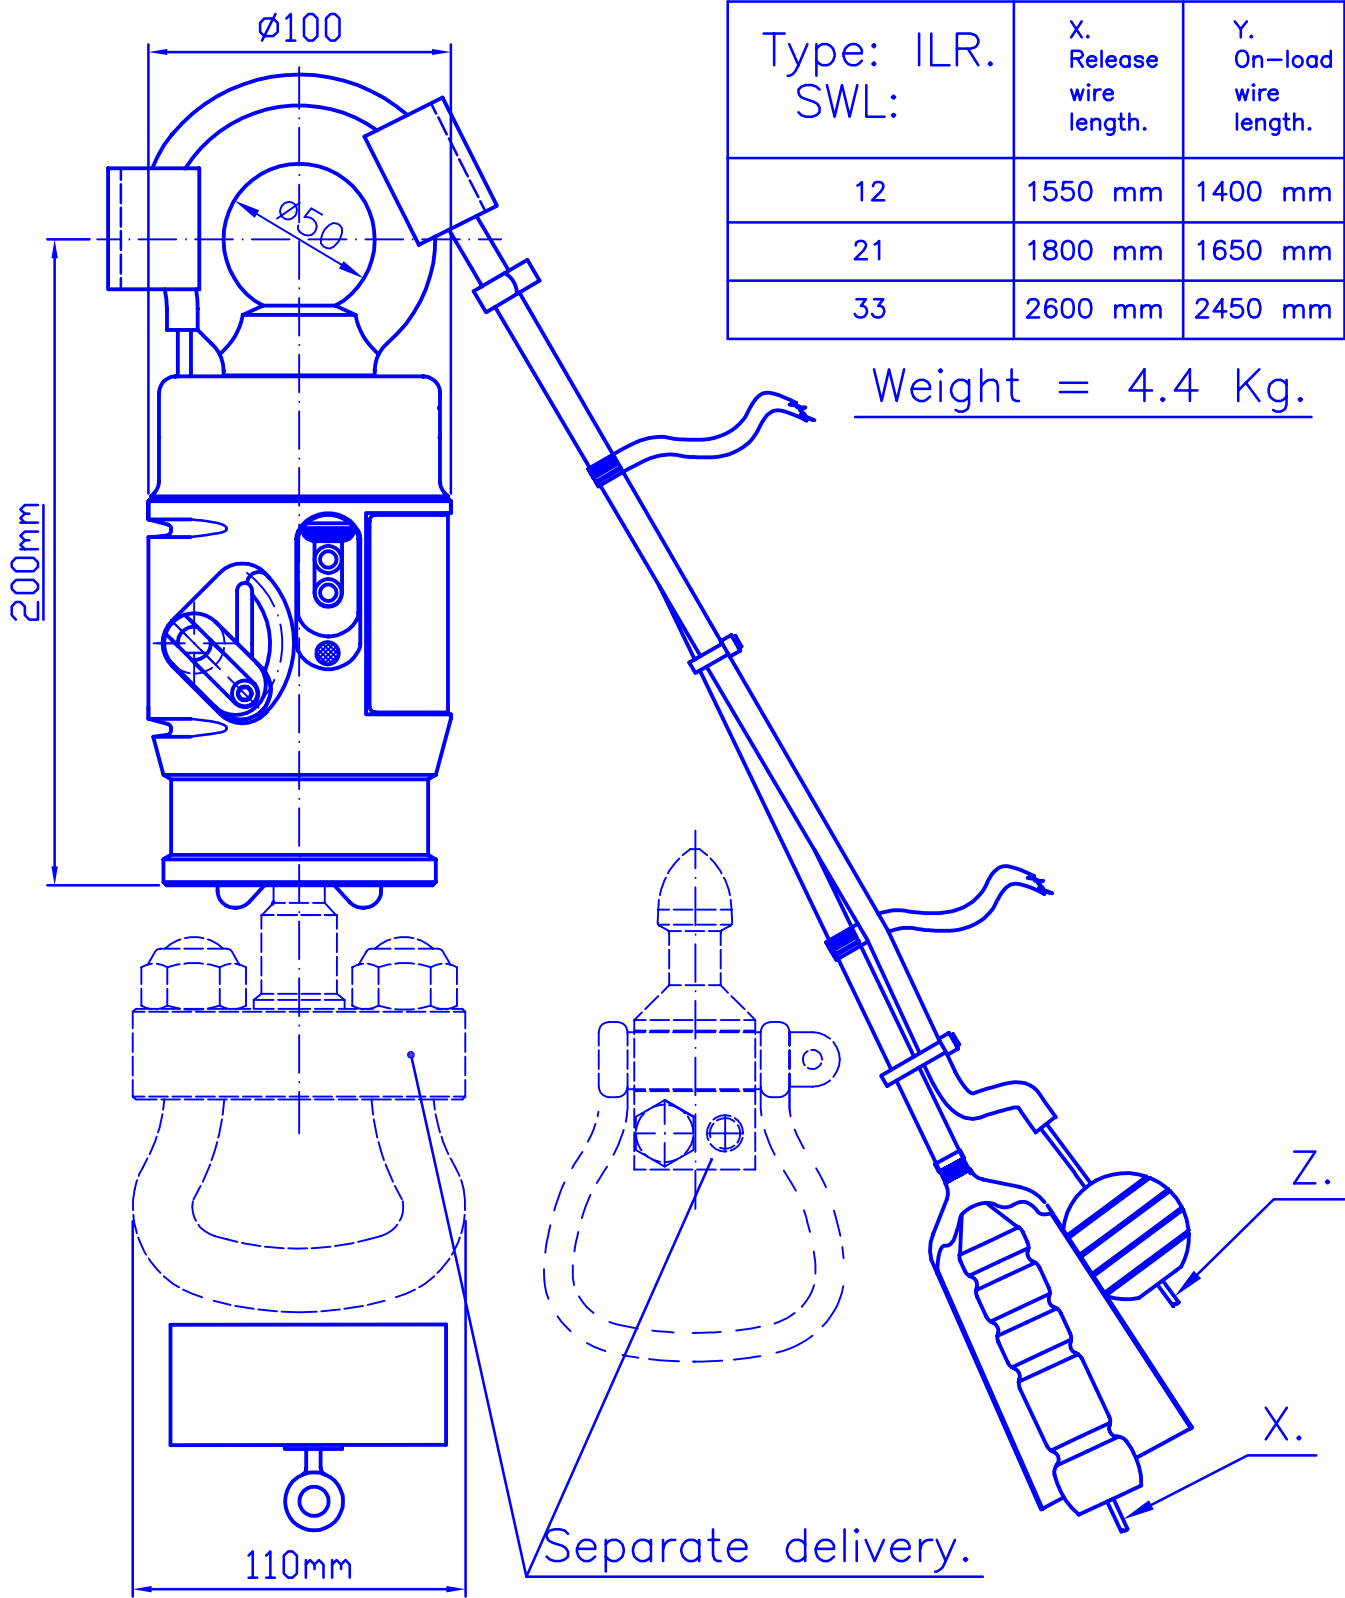

| Type: ILR. SWL: | X. Release wire length. | Y. On-load wire length. |
|--------------------|----------------------------------|----------------------------------|
| 12 | 1550 mm | 1400 mm |
| 21 | 1800 mm | 1650 mm |
| 33 | 2600 mm | 2450 mm |

Weight = 4.4 Kg.

Separate delivery.