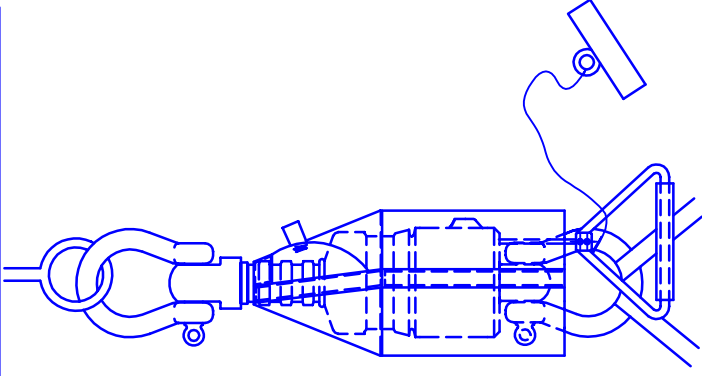

Standby without malepart.

Standby with malepart.

Stripped.

**OFF LOAD—AUTOMATIC RELEASE  
ONLY WHEN BOAT IS CLOSE TO WATER**

1. Press the green button (A) down or pull the green handle.
2. Pull down hard until stop, and hold it there. Release will happen when waterborn.

**ON LOAD—EMERGENCY RELEASE  
ONLY WHEN BOAT IS WATERBORN**

1. Pull out the red strip (B) and hold it out.
2. Press down the green button (A) or pull the green handle. Pull hard down in both (A) and (B) several times until release.