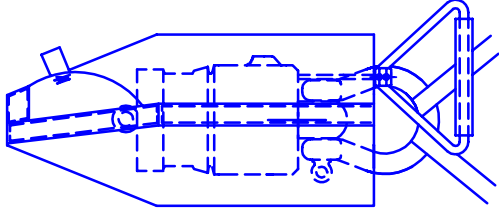

Standby without malepart.

Standby with malepart.

Stripped.

**OFF LOAD—AUTOMATIC RELEASE  
ONLY WHEN BOAT IS CLOSE TO WATER**

1. Press the green button (A) down or pull the green handle.
2. Pull down hard until stop, and hold it there. Release will happen when waterborn.

**ON LOAD—EMERGENCY RELEASE  
ONLY WHEN BOAT IS WATERBORN**

1. Pull out the red strip (B) and hold it out.
2. Press down the green button (A) or pull the green handle. Pull hard down in both (A) and (B) several times until release.