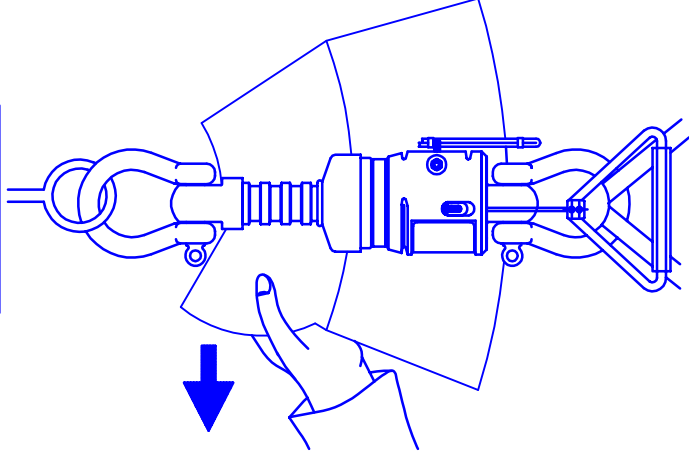

Standby without malepart.

Standby with malepart.

Stripped.

**OFF LOAD—AUTOMATIC RELEASE  
ONLY WHEN BOAT IS CLOSE TO WATER**

1. Press the green button (A) down or pull the green handle.
2. Pull down hard until stop, and hold it there. Release will happen when waterborn.

**ON LOAD—EMERGENCY RELEASE  
ONLY WHEN BOAT IS WATERBORN**

1. Pull out the red strip (B) and hold it out.
2. Press down the green button (A) or pull the green handle. Pull hard down in both (A) and (B) several times until release.