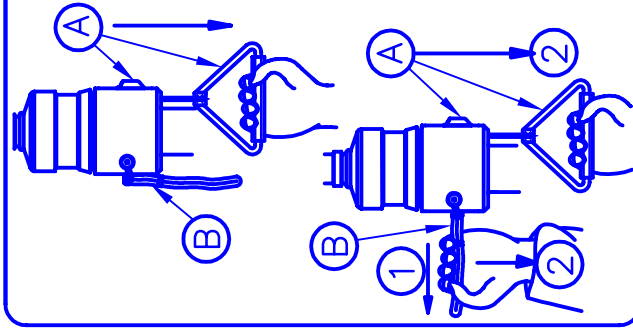

Standby without malepart.

Standby with malepart.

Stripped.

**OFF LOAD—AUTOMATIC RELEASE  
ONLY WHEN BOAT IS CLOSE TO WATER**

1. Press the green button (A) down or pull the green handle.
2. Pull down hard until stop, and hold it there. Release will happen when waterborn.

**ON LOAD—EMERGENCY RELEASE  
ONLY WHEN BOAT IS WATERBORN**

1. Pull out the red strip (B) and hold it out.
2. Press down the green button (A) or pull the green handle. Pull hard down in both (A) and (B) several times until release.