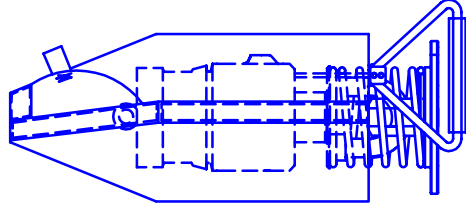

Standby without malepart.

Standby with malepart.

Stripped.

**OFF LOAD—AUTOMATIC RELEASE
ONLY WHEN BOAT IS CLOSE TO WATER**

1. Press the green button (A) down or pull the green handle.
2. Pull down hard until stop, and hold it there. Release will happen when waterborn.

**ON LOAD—EMERGENCY RELEASE
ONLY WHEN BOAT IS WATERBORN**

1. Pull out the red strip (B) and hold it out.
2. Press down the green button (A) or pull the green handle. Pull hard down in both (A) and (B) several times until release.