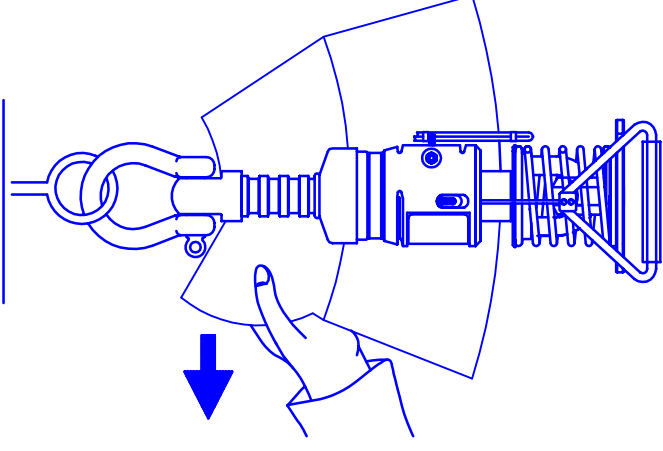

Standby without malepart.

Standby with malepart.

Stripped.

**OFF LOAD—AUTOMATIC RELEASE
ONLY WHEN BOAT IS CLOSE TO WATER**

1. Press the green button (A) down or pull the green handle.
2. Pull down hard until stop, and hold it there. Release will happen when waterborn.

**ON LOAD—EMERGENCY RELEASE
ONLY WHEN BOAT IS WATERBORN**

1. Pull out the red strip (B) and hold it out.
2. Press down the green button (A) or pull the green handle. Pull hard down in both (A) and (B) several times until release.