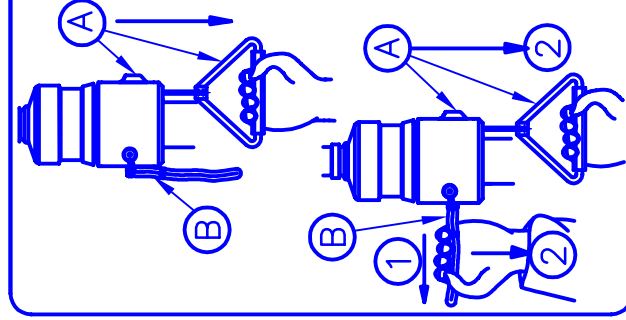

Standby without malepart.

Standby with malepart.

Stripped.

**OFF LOAD—AUTOMATIC RELEASE
ONLY WHEN BOAT IS CLOSE TO WATER**

1. Press the green button (A) down or pull the green handle.
2. Pull down hard until stop, and hold it there. Release will happen when waterborn.

**ON LOAD—EMERGENCY RELEASE
ONLY WHEN BOAT IS WATERBORN**

1. Pull out the red strip (B) and hold it out.
2. Press down the green button (A) or pull the green handle. Pull hard down in both (A) and (B) several times until release.