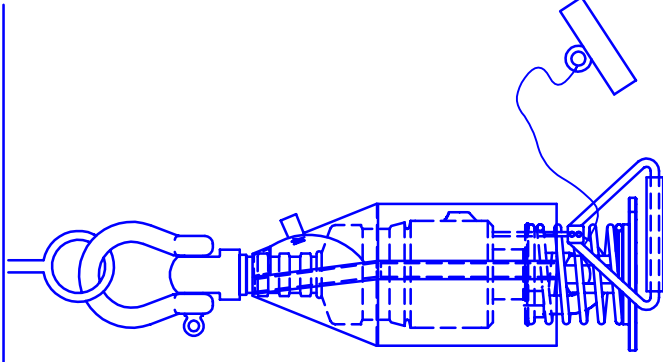

Standby without malepart.

Standby with malepart.

Stripped.

**OFF LOAD—AUTOMATIC RELEASE
ONLY WHEN BOAT IS CLOSE TO WATER**

1. Press the green button (A) down or pull the green handle.
2. Pull down hard until stop, and hold it there. Release will happen when waterborn.

**ON LOAD—EMERGENCY RELEASE
ONLY WHEN BOAT IS WATERBORN**

1. Pull out the red strip (B) and hold it out.
2. Press down the green button (A) or pull the green handle. Pull hard down in both (A) and (B) several times until release.